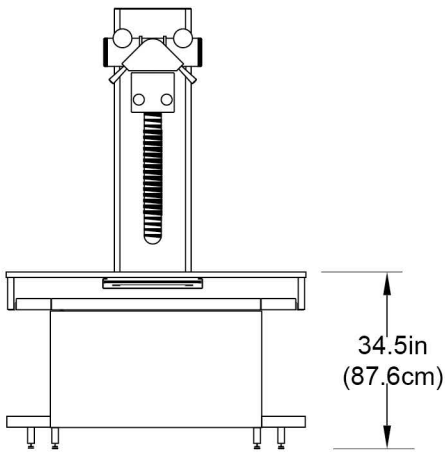

### X-RAY TUBE

- 200kHu, 125kVp, 0.6-1.5mm focal spots

OPTIONAL – VARIABLE SID

ANGULATING TUBE ARM  
with angulation dial and operator handle

MANUAL COLLIMATOR  
with retractable tape measure

GENERATOR CONTROL CONSOLE  
Anatomically Programmed

ARTICULATING COLUMN MOUNT  
for generator control console

17" x 17" MANUAL CASSETTE TRAY  
for CR cassettes and cassette-sized DR detectors

EXPOSURE  
FOOTSWITCH

ELECTRIC TABLE TOP RELEASE STRIPS

**Front View**

**Side View (Fixed SID)**

**Side View (Variable SID)**

**Stationary and Two-way Float Top**

**Four-way Float Top**