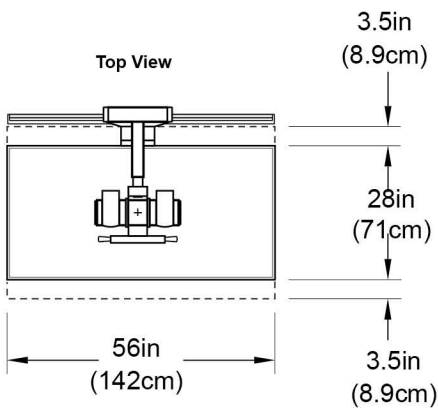

### X-RAY TUBE

- 200kHu, 125kVp, 0.6-1.5mm focal spots

OPTIONAL – VARIABLE SID

ANGULATING TUBE ARM  
with angulation dial and operator handle

MANUAL COLLIMATOR  
with retractable tape measure

GENERATOR CONTROL CONSOLE  
Anatomically Programmed

ARTICULATING COLUMN MOUNT  
for generator control console

17" x 17" MANUAL CASSETTE TRAY  
for CR cassettes and cassette-sized DR detectors

EXPOSURE  
FOOTSWITCH

ELECTRIC TABLE TOP RELEASE STRIPS

**Front View**

**Side View (Fixed SID)**

**Side View (Variable SID)**

**Stationary and Two-way Float Top**

**Four-way Float Top**