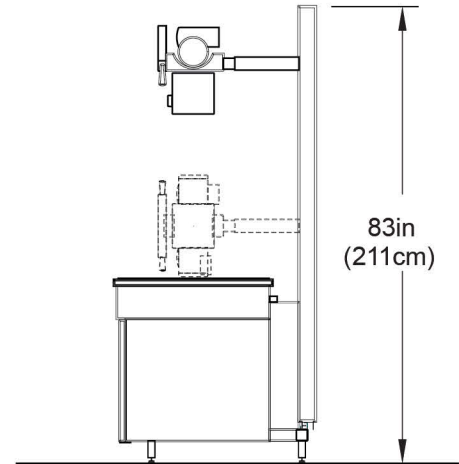

### X-RAY TUBE

- 200kHu, 125kVp, 0.6-1.5mm focal spots

OPTIONAL – VARIABLE SID

ANGULATING TUBE ARM  
with angulation dial and operator handle

MANUAL COLLIMATOR  
with retractable tape measure

GENERATOR CONTROL CONSOLE  
Anatomically Programmed

ARTICULATING COLUMN MOUNT  
for generator control console

17" x 17" MANUAL CASSETTE TRAY  
for CR cassettes and cassette-sized DR detectors

EXPOSURE  
FOOTSWITCH

ELECTRIC TABLE TOP RELEASE STRIPS

**Front View**

**Side View (Fixed SID)**

**Side View (Variable SID)**

**Stationary and Two-way Float Top**

**Four-way Float Top**