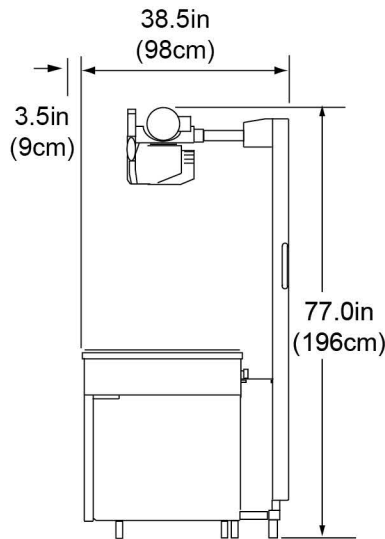

### X-RAY TUBE

- 200kHu, 125kVp, 0.6-1.5mm focal spots

OPTIONAL – VARIABLE SID

ANGULATING TUBE ARM  
with angulation dial and operator handle

MANUAL COLLIMATOR  
with retractable tape measure

GENERATOR CONTROL CONSOLE  
Anatomically Programmed

ARTICULATING COLUMN MOUNT  
for generator control console

17" x 17" MANUAL CASSETTE TRAY  
for CR cassettes and cassette-sized DR detectors

EXPOSURE  
FOOTSWITCH

ELECTRIC TABLE TOP RELEASE STRIPS

**Front View**

**Side View (Fixed SID)**

**Side View (Variable SID)**

**Stationary and Two-way Float Top**

**Four-way Float Top**