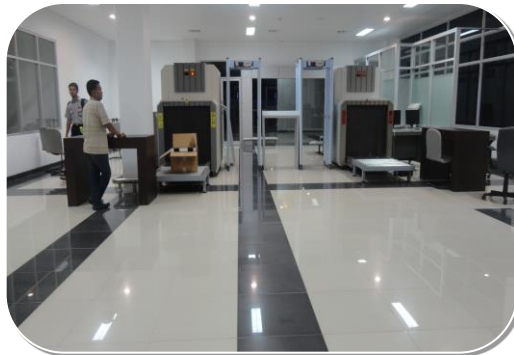

Berau Airport Indonesia